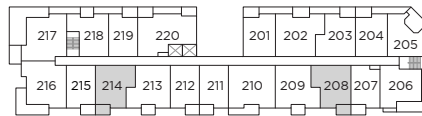

JR. 2 BEDROOM 1 BATHROOM

Interior: 644 Sq Ft

Level 4

Level 5

Level 6

Level 1

Level 2

Level 3