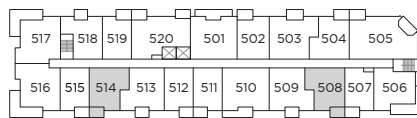

JR. 2 BEDROOM 1 BATHROOM

Interior: 644 Sq Ft

Level 4

Level 5

Level 6

Level 1

Level 2

Level 3