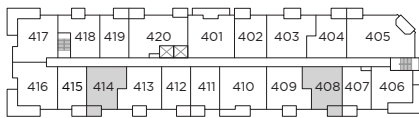

JR. 2 BEDROOM 1 BATHROOM

Interior: 644 Sq Ft

Level 4

Level 5

Level 6

Level 1

Level 2

Level 3