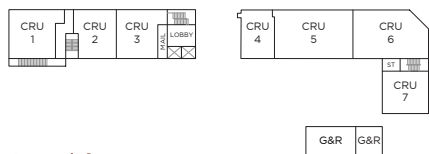

C1

JR. 2 BEDROOM 1 BATHROOM

Interior: 630 Sq Ft

Level 4

Level 5

Level 6

Level 1

Level 2

Level 3