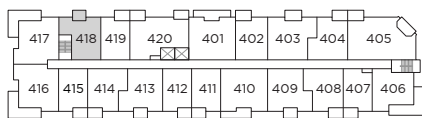

C1

JR. 2 BEDROOM 1 BATHROOM

Interior: 630 Sq Ft

Level 4

Level 5

Level 6

Level 1

Level 2

Level 3