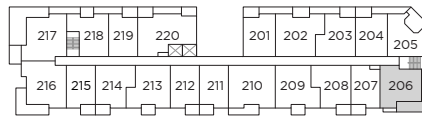

C2 JR. 2 BEDROOM 1 BATHROOM

Interior: 675 Sq Ft

Level 4

Level 5

Level 6

Level 1

Level 2

Level 3