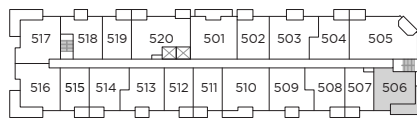

C2 JR. 2 BEDROOM 1 BATHROOM

Interior: 675 Sq Ft

Level 4

Level 5

Level 6

Level 1

Level 2

Level 3