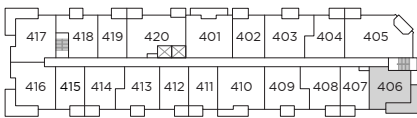

C2 JR. 2 BEDROOM 1 BATHROOM

Interior: 675 Sq Ft

Level 4

Level 5

Level 6

Level 1

Level 2

Level 3