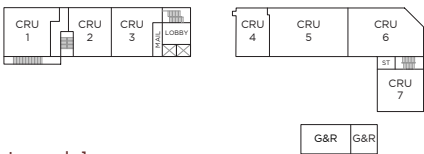

C3 JR. 2 BEDROOM 1 BATHROOM

Interior: 635 Sq Ft

Level 4

Level 5

Level 6

Level 1

Level 2

Level 3