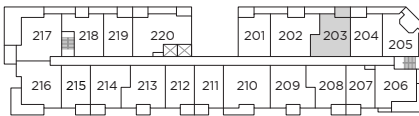

C3 JR. 2 BEDROOM 1 BATHROOM

Interior: 635 Sq Ft

Level 4

Level 5

Level 6

Level 1

Level 2

Level 3