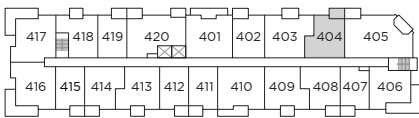

C3 JR. 2 BEDROOM 1 BATHROOM

Interior: 635 Sq Ft

Level 4

Level 5

Level 6

Level 1

Level 2

Level 3