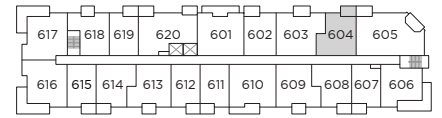

C3 JR. 2 BEDROOM 1 BATHROOM

Interior: 635 Sq Ft

Level 4

Level 5

Level 6

Level 1

Level 2

Level 3