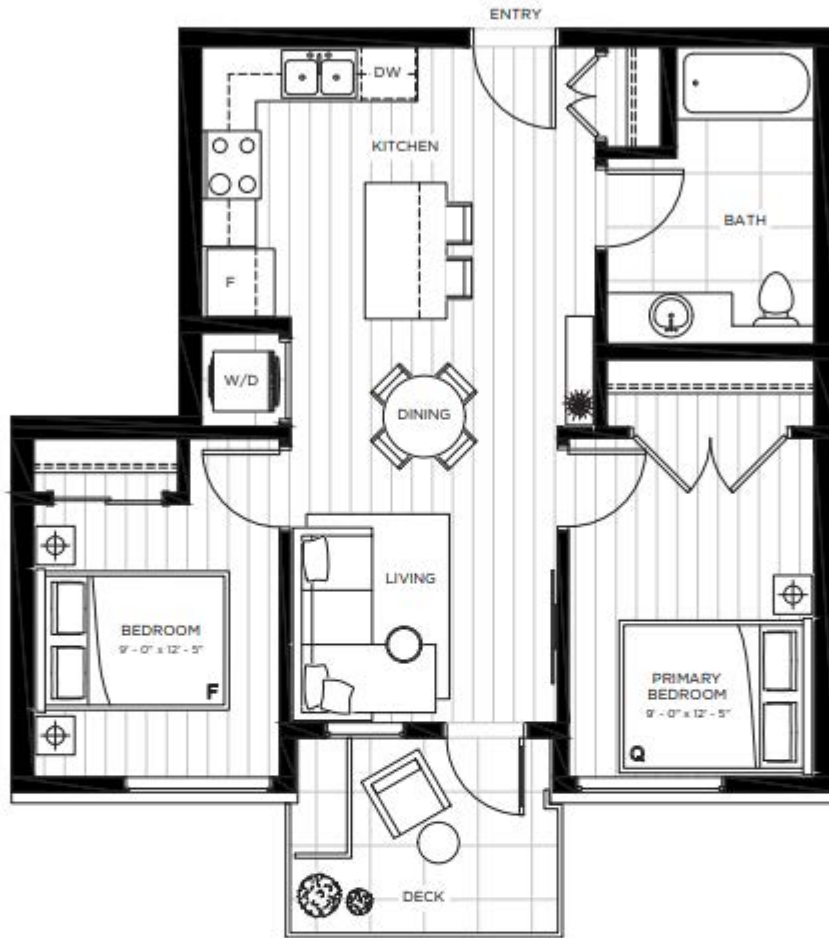

D

2 BEDROOM* 1 BATHROOM

Interior: 718 Sq Ft

Level 4

Level 5

Level 6

Level 1

Level 2

Level 3

*Adaptable
Dimensions, sizes, specifications, layouts, and materials are approximate only and subject to change without notice. E.&O.E.