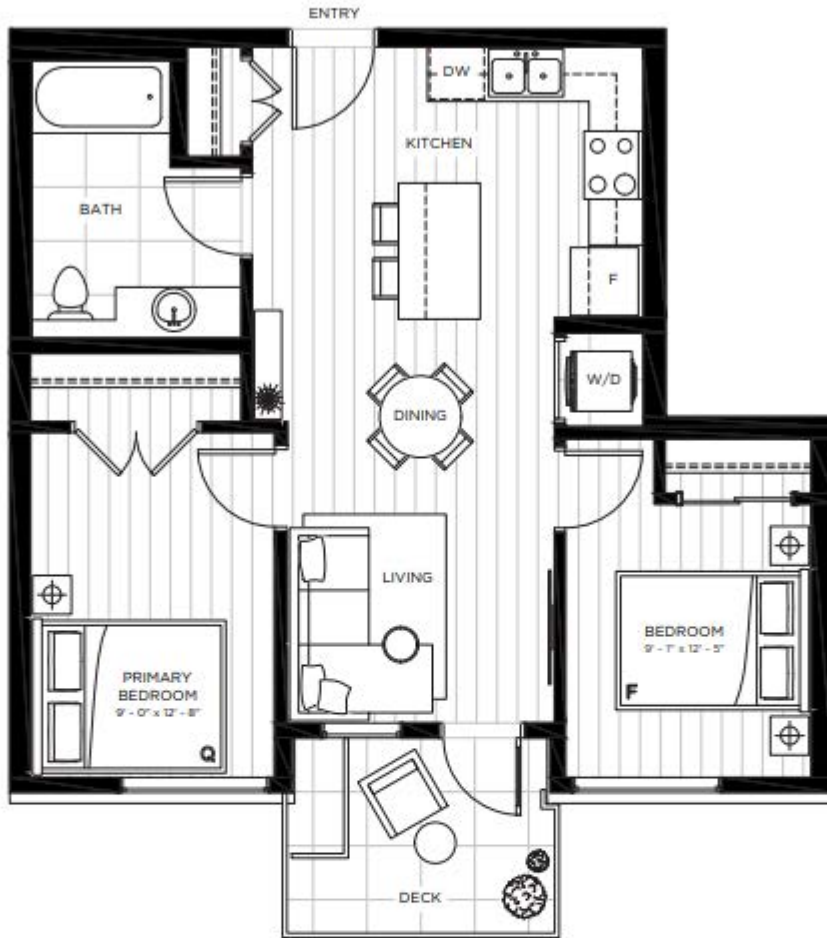

D1

2 BEDROOM* 1 BATHROOM

Interior: 725 Sq Ft

Level 4

Level 5

Level 6

Level 1

Level 2

Level 3

*Adaptable

Dimensions, sizes, specifications, layouts, and materials are approximate only and subject to change without notice. E.&O.E.